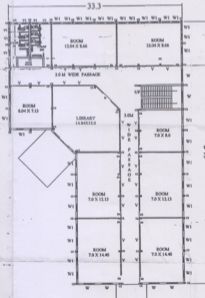

BUILDING PLAN OF SHRI SANT KARTAR SINGH KALYAN SAMITI GWALIOR SITUATED AT SURVEY NO- 522 , VILLAGE PURASANI GWALIOR

AREA

TOTAL LAND AREA	--- 3660.0 SQMT
LOWER GROUND FLOOR	--- 299.70 SQMT
GROUND FLOOR AREA	--- 1351.52 SQMT
FIRST FLOOR AREA	--- 1351.52 SQMT
SECOND FLOOR AREA	--- 1351.52 SQMT
TOTAL PLINTH AREA	--- 4354.26 SQMT

FRONT ELEVATION

SECTION - AB

LOWER GROUND FLOOR

GROUND FLOOR PLAN

FIRST FLOOR PLAN

SECOND FLOOR PLAN

श्री संत कर्तार सिंह कल्याण समिति
15/8/14 के नक्शा अनुमोदन

7851
सर्विस
श्री संत कर्तार सिंह कल्याण
समिति कल्याण गांधीपुर (एन)