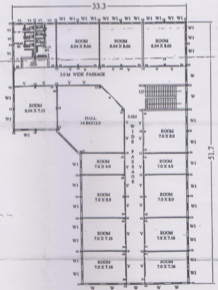

BUILDING PLAN OF SHRI SANT KARTAR SINGH KALYAN SAMITI GWALIOR SITUATED AT SURVEY NO- 522 , VILLAGE PURASANI GWALIOR

AREA

TOTAL LAND AREA	--- 3660.0 SQMT
LOWER GROUND FLOOR	--- 299.70 SQMT
GROUND FLOOR AREA	--- 1351.52 SQMT
FIRST FLOOR AREA	--- 1351.52 SQMT
SECOND FLOOR AREA	--- 1351.52 SQMT
TOTAL PLINTH AREA	--- 4354.26 SQMT

FRONT ELEVATION

SECTION - AB

LOWER GROUND FLOOR

GROUND FLOOR PLAN

FIRST FLOOR PLAN

SECOND FLOOR PLAN

श्री संत कर्तार सिंह कल्याण समिति
15/8/14 के नक्शा अनुमोदन

7851
सर्विस
श्री संत कर्तार सिंह कल्याण
समिति कल्याण गांधीपुर (एन)