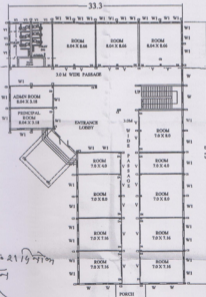

BUILDING PLAN OF SHRI SANT KARTAR SINGH KALYAN SAMITI GWALIOR SITUATED AT SURVEY NO- 522 , VILLAGE PURASANI GWALIOR

AREA

TOTAL LAND AREA	--- 3660.0 SQMT
LOWER GROUND FLOOR	--- 299.70 SQMT
GROUND FLOOR AREA	--- 1351.52 SQMT
FIRST FLOOR AREA	--- 1351.52 SQMT
SECOND FLOOR AREA	--- 1351.52 SQMT
TOTAL PLINTH AREA	--- 4354.26 SQMT

FRONT ELEVATION

SECTION - AB

LOWER GROUND FLOOR

GROUND FLOOR PLAN

FIRST FLOOR PLAN

SECOND FLOOR PLAN

श्री संत कर्तार सिंह कल्याण समिति
15/8/14 के नक्शा अनुमोदन

7851
सर्विस
श्री संत कर्तार सिंह कल्याण
समिति कल्याण गांधीपुर (एन)